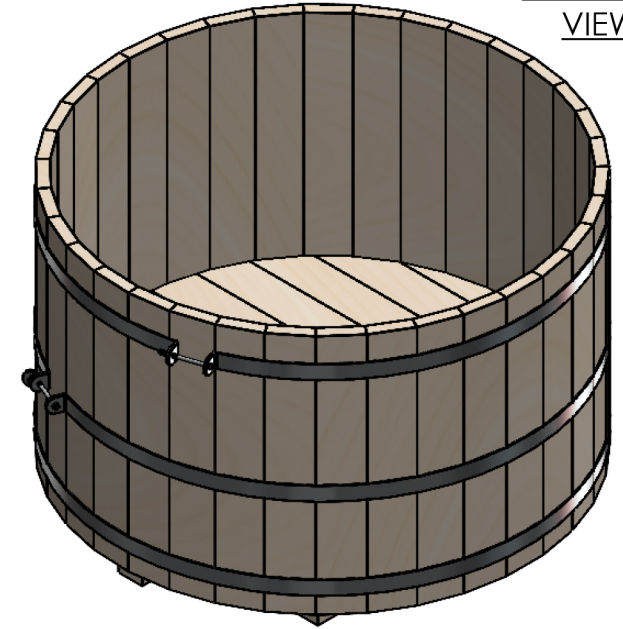

ISOMETRIC  
VIEWS

Tub Size (nominal)		Tub Diameter Dimensions (inches)	
Diameter	Height	A	B
5'	3'	56.5	59.5
6'	3'	68.5	71.5
7'	3'	80.5	83.5
8'	3'	92.5	95.5

Please note that tub diameters are per spec. Variations in assembly can affect tub diameter, particularly at the top of the tub where overtightening can occur. Uneven tub bases can affect overall height. Allow 0.25" - 0.5" potential variance.