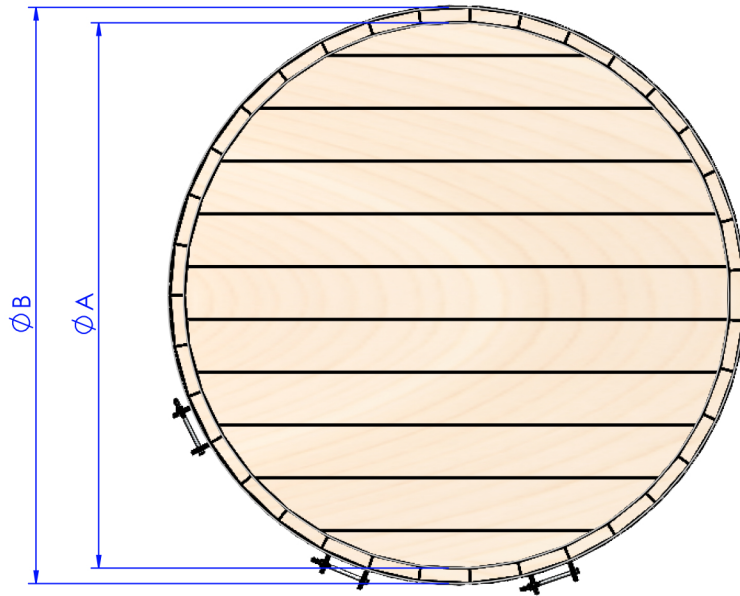

ISOMETRIC  
VIEWS

Tub Size (nominal)		Tub Diameter Dimensions (inches)	
Diameter	Height	A	B
5'	3'	56.5	59.5
6'	3'	68.5	71.5
7'	3'	80.5	83.5
8'	3'	92.5	95.5

Please note that tub diameters are per spec. Variations in assembly can affect tub diameter, particularly at the top of the tub where overtightening can occur. Uneven tub bases can affect overall height. Allow 0.25" - 0.5" potential variance.