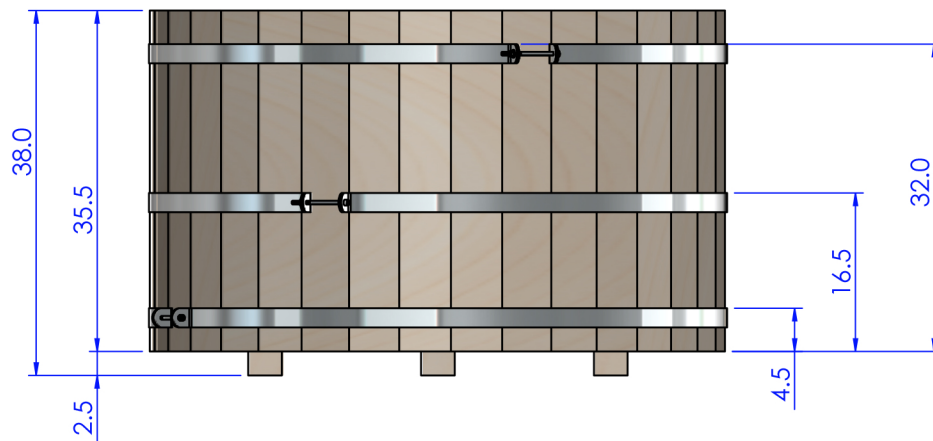

ISOMETRIC  
VIEWS

Tub Size (nominal)		Tub Diameter Dimensions (inches)	
Diameter	Height	A	B
5'	3'	56.5	59.5
6'	3'	68.5	71.5
7'	3'	80.5	83.5
8'	3'	92.5	95.5

Please note that tub diameters are per spec. Variations in assembly can affect tub diameter, particularly at the top of the tub where overtightening can occur. Uneven tub bases can affect overall height. Allow 0.25" - 0.5" potential variance.