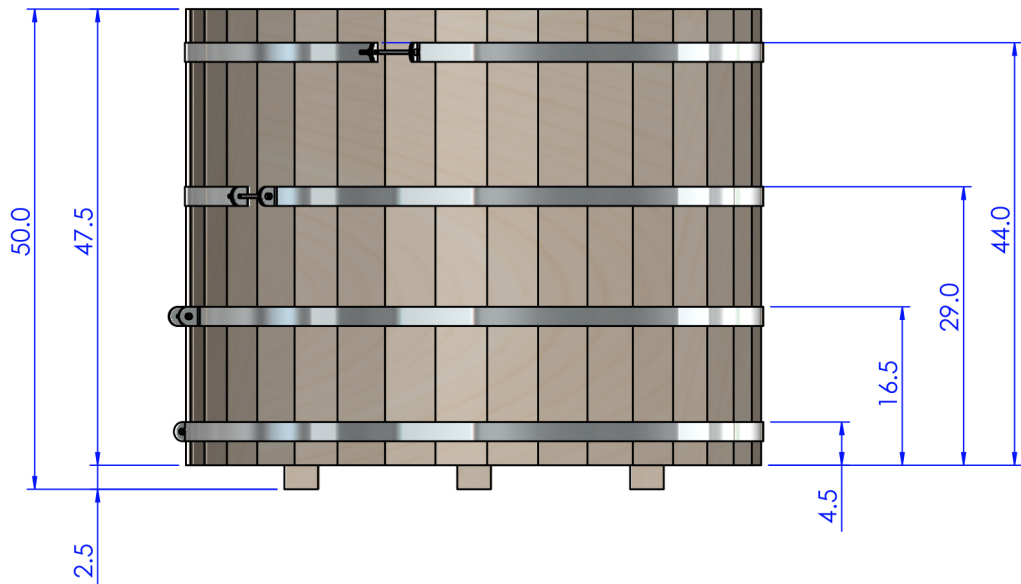

ISOMETRIC
VIEWS

Tub Size (nominal)		Tub Diameter Dimensions (inches)	
Diameter	Height	A	B
5'	4'	56.5	59.5
6'	4'	68.5	71.5
7'	4'	80.5	83.5
8'	4'	92.5	95.5

Please note that tub diameters are per spec. Variations in assembly can affect tub diameter, particularly at the top of the tub where overtightening can occur. Uneven tub bases can affect overall height. Allow 0.25" - 0.5" potential variance.