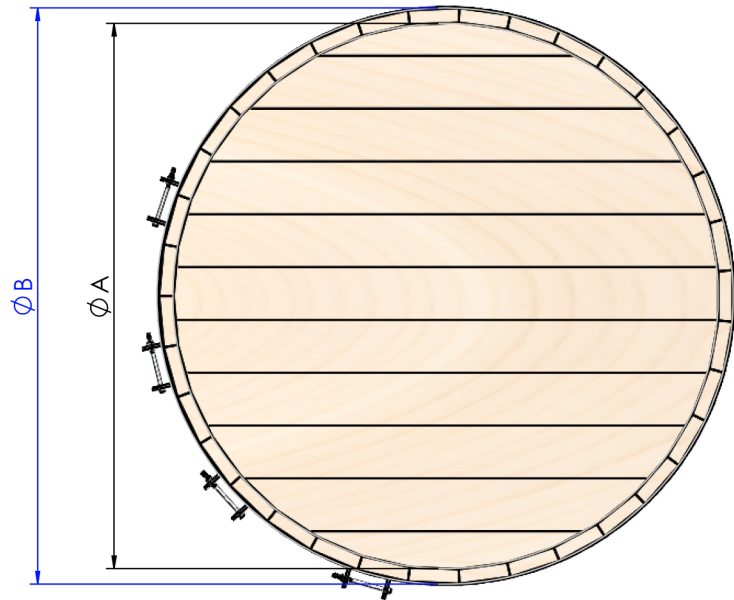

ISOMETRIC
VIEWS

Tub Size (nominal)		Tub Diameter Dimensions (inches)	
Diameter	Height	A	B
5'	4'	56.5	59.5
6'	4'	68.5	71.5
7'	4'	80.5	83.5
8'	4'	92.5	95.5

Please note that tub diameters are per spec. Variations in assembly can affect tub diameter, particularly at the top of the tub where overtightening can occur. Uneven tub bases can affect overall height. Allow 0.25" - 0.5" potential variance.