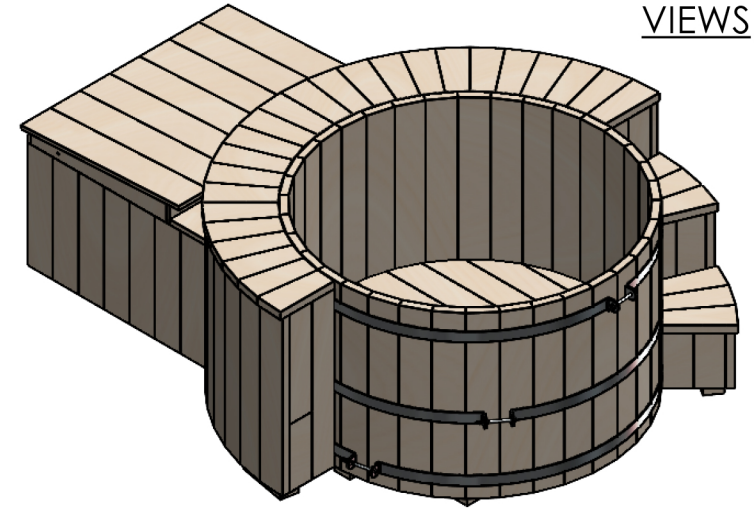

**ISOMETRIC  
VIEWS**

Tub Size (nominal)		Horizontal Dimension Table (inches)						
Diameter	Height	A	B	C	D	E	F	G
5'	3'	57	60	84	107	106	83	84
6'	3'	69	72	96	119	118	95	96
7'	3'	81	84	108	131	130	107	108
8'	3'	93	96	120	143	142	119	120

Dimensions are pro forma. Assembly techniques and unevenness in the base can affect real life dimensions substantially. Please allow .25" to .5" variance. Long dimensions C and D may be affected even more.