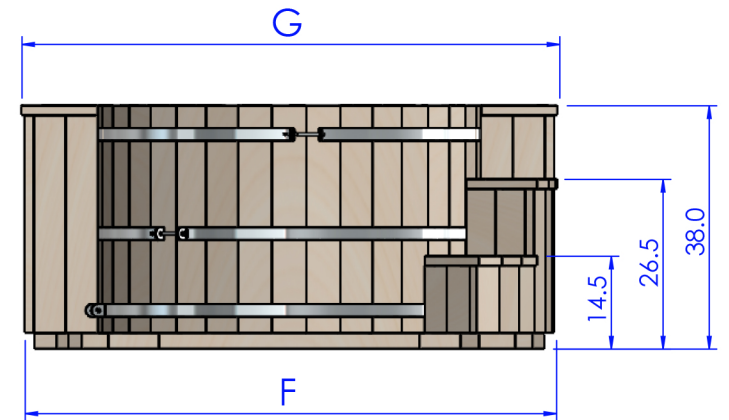

**ISOMETRIC  
VIEWS**

Tub Size (nominal)		Horizontal Dimension Table (inches)						
Diameter	Height	A	B	C	D	E	F	G
5'	3'	57	60	84	107	106	83	84
6'	3'	69	72	96	119	118	95	96
7'	3'	81	84	108	131	130	107	108
8'	3'	93	96	120	143	142	119	120

Dimensions are pro forma. Assembly techniques and unevenness in the base can affect real life dimensions substantially. Please allow .25" to .5" variance. Long dimensions C and D may be affected even more.