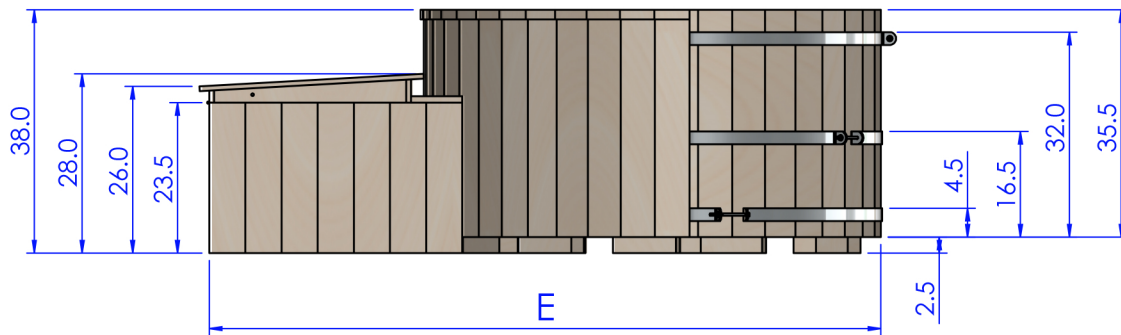

**ISOMETRIC  
VIEWS**

Tub Size (nominal)		Horizontal Dimension Table (inches)						
Diameter	Height	A	B	C	D	E	F	G
5'	3'	57	60	84	107	106	83	84
6'	3'	69	72	96	119	118	95	96
7'	3'	81	84	108	131	130	107	108
8'	3'	93	96	120	143	142	119	120

Dimensions are pro forma. Assembly techniques and unevenness in the base can affect real life dimensions substantially. Please allow .25" to .5" variance. Long dimensions C and D may be affected even more.