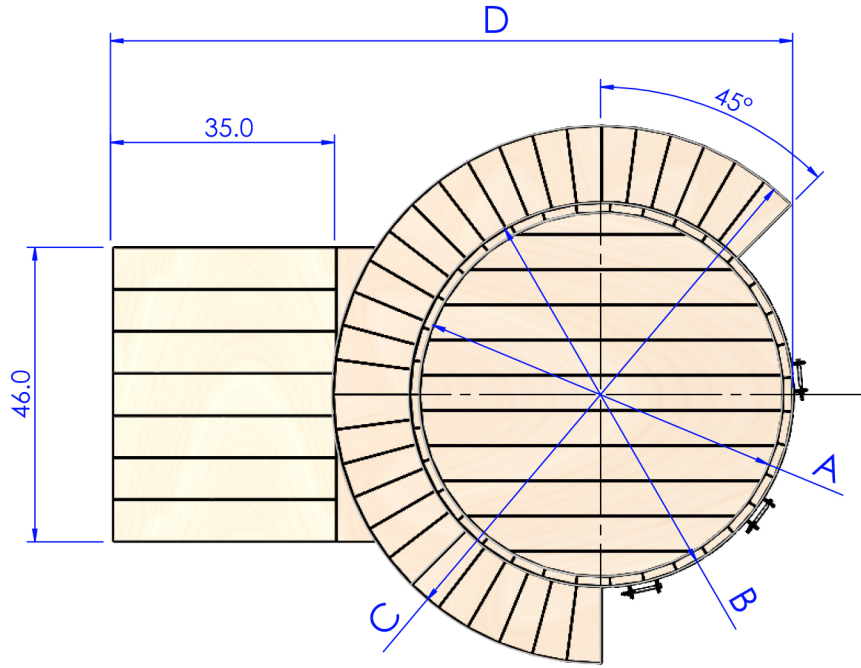

**ISOMETRIC  
VIEWS**

Tub Size (nominal)		Horizontal Dimension Table (inches)						
Diameter	Height	A	B	C	D	E	F	G
5'	3'	57	60	84	107	106	83	84
6'	3'	69	72	96	119	118	95	96
7'	3'	81	84	108	131	130	107	108
8'	3'	93	96	120	143	142	119	120

Dimensions are pro forma. Assembly techniques and unevenness in the base can affect real life dimensions substantially. Please allow .25" to .5" variance. Long dimensions C and D may be affected even more.