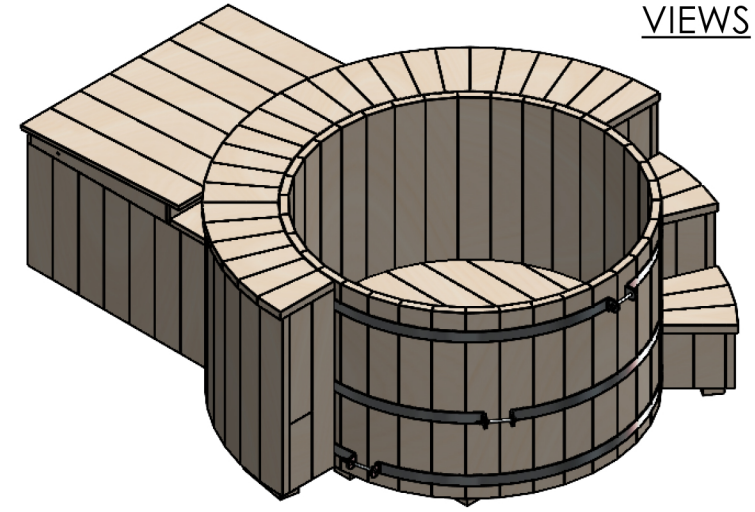

**ISOMETRIC
VIEWS**

Tub Size (nominal)		Horizontal Dimension Table (inches)						
Diameter	Height	A	B	C	D	E	F	G
5'	3'	57	60	84	107	106	83	84
6'	3'	69	72	96	119	118	95	96
7'	3'	81	84	18	131	130	17	18
8'	3'	93	96	120	143	142	119	120

Dimensions are pro forma. Assembly techniques and unevenness in the base can affect real life dimensions substantially. Please allow .25" to .5" variance. Long dimensions C and D may be affected even more.