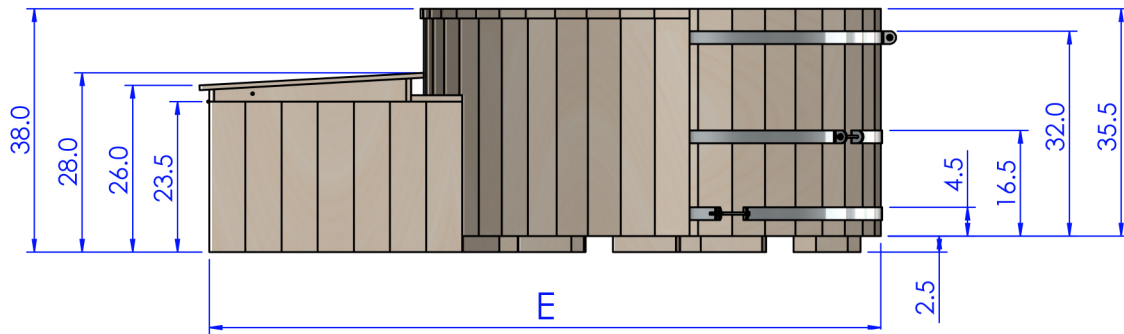

**ISOMETRIC
VIEWS**

Tub Size (nominal)		Horizontal Dimension Table (inches)						
Diameter	Height	A	B	C	D	E	F	G
5'	3'	57	60	84	107	106	83	84
6'	3'	69	72	96	119	118	95	96
7'	3'	81	84	18	131	130	17	18
8'	3'	93	96	120	143	142	119	120

Dimensions are pro forma. Assembly techniques and unevenness in the base can affect real life dimensions substantially. Please allow .25" to .5" variance. Long dimensions C and D may be affected even more.