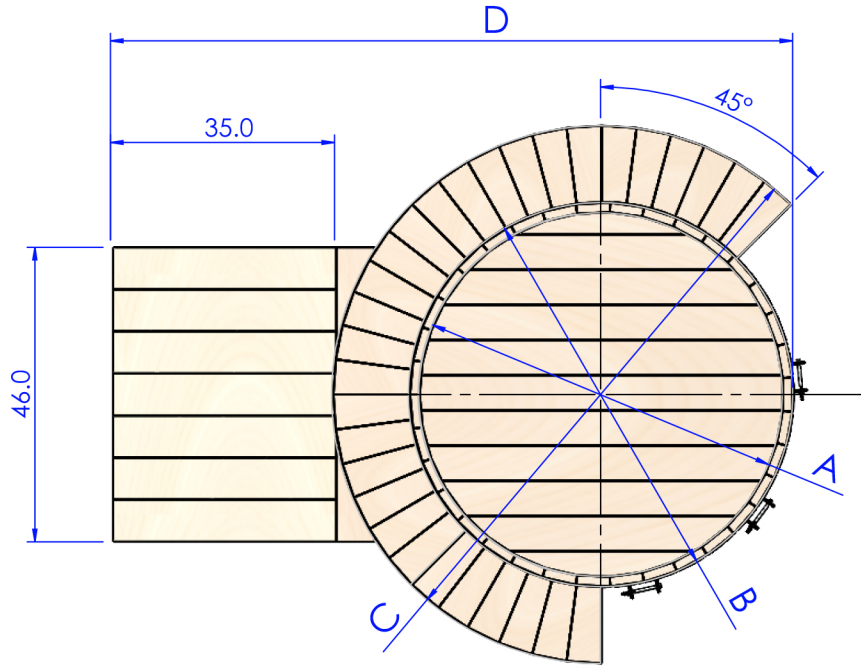

**ISOMETRIC
VIEWS**

Tub Size (nominal)		Horizontal Dimension Table (inches)						
Diameter	Height	A	B	C	D	E	F	G
5'	3'	57	60	84	107	106	83	84
6'	3'	69	72	96	119	118	95	96
7'	3'	81	84	18	131	130	17	18
8'	3'	93	96	120	143	142	119	120

Dimensions are pro forma. Assembly techniques and unevenness in the base can affect real life dimensions substantially. Please allow .25" to .5" variance. Long dimensions C and D may be affected even more.