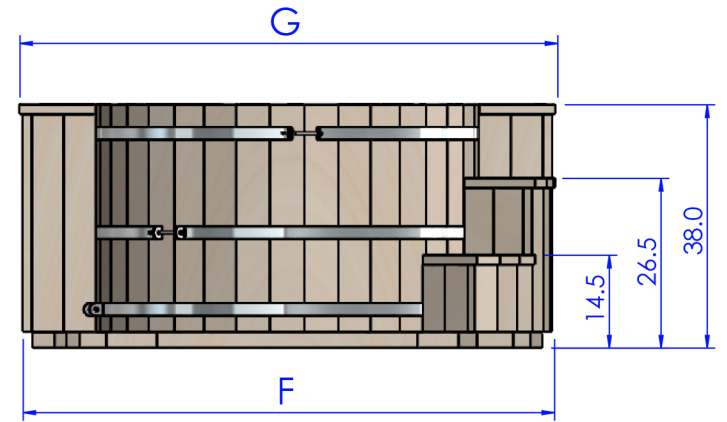

**ISOMETRIC
VIEWS**

Tub Size (nominal)		Horizontal Dimension Table (inches)						
Diameter	Height	A	B	C	D	E	F	G
5'	3'	57	60	84	107	106	83	84
6'	3'	69	72	96	119	118	95	96
7'	3'	81	84	18	131	130	17	18
8'	3'	93	96	120	143	142	119	120

Dimensions are pro forma. Assembly techniques and unevenness in the base can affect real life dimensions substantially. Please allow .25" to .5" variance. Long dimensions C and D may be affected even more.