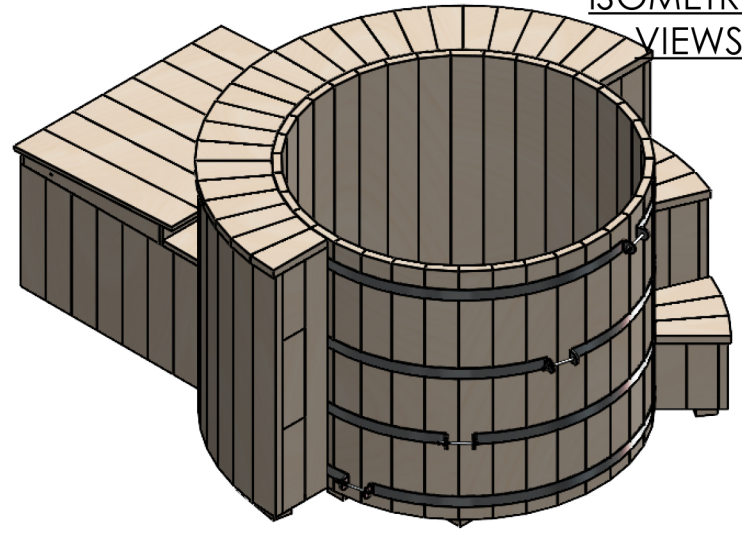

**ISOMETRIC VIEWS**

Tub Size (nominal)		Horizontal Dimension Table (inches)						
Diameter	Height	A	B	C	D	E	F	G
5'	3'	57	60	84	107	106	83	84
6'	3'	69	72	96	119	118	95	96
7'	3'	81	84	108	131	130	107	108
8'	3'	93	96	120	143	142	119	120

Dimensions are pro forma. Assembly techniques and unevenness in the base can affect real life dimensions substantially. Please allow .25" to .5" variance. Long dimensions C and D may be affected even more.