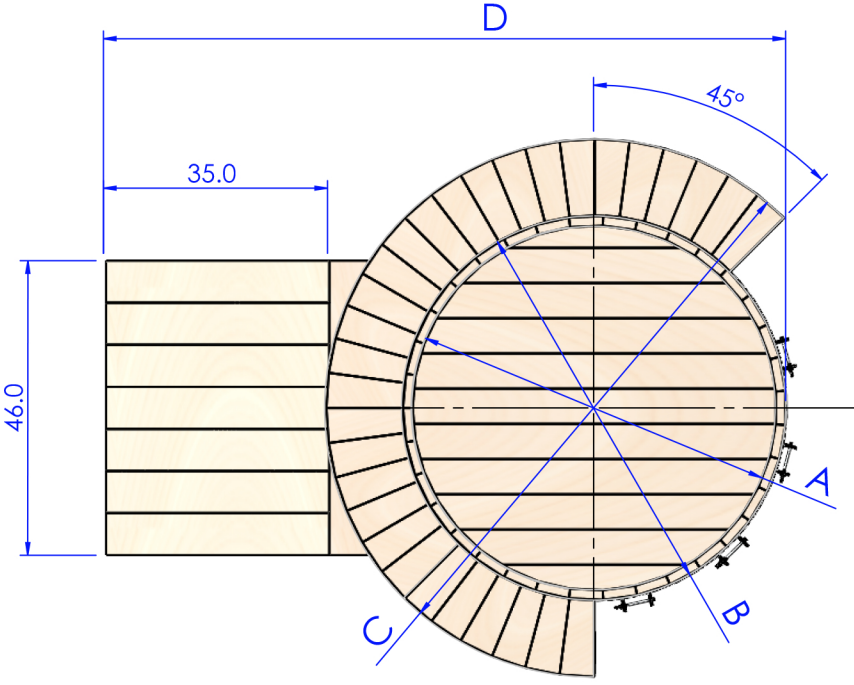

**ISOMETRIC VIEWS**

Tub Size (nominal)		Horizontal Dimension Table (inches)						
Diameter	Height	A	B	C	D	E	F	G
5'	3'	57	60	84	107	106	83	84
6'	3'	69	72	96	119	118	95	96
7'	3'	81	84	108	131	130	107	108
8'	3'	93	96	120	143	142	119	120

Dimensions are pro forma. Assembly techniques and unevenness in the base can affect real life dimensions substantially. Please allow .25" to .5" variance. Long dimensions C and D may be affected even more.