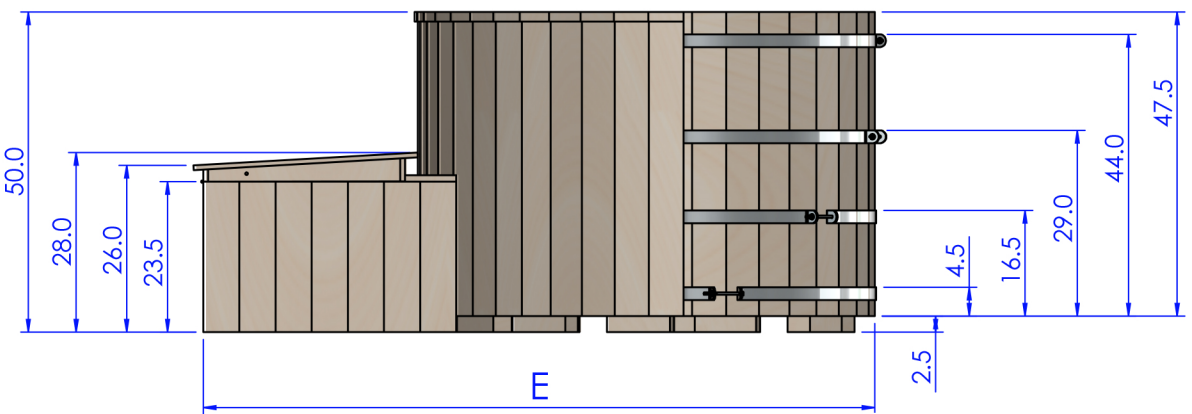

**ISOMETRIC VIEWS**

Tub Size (nominal)		Horizontal Dimension Table (inches)						
Diameter	Height	A	B	C	D	E	F	G
5'	3'	57	60	84	107	106	83	84
6'	3'	69	72	96	119	118	95	96
7'	3'	81	84	108	131	130	107	108
8'	3'	93	96	120	143	142	119	120

Dimensions are pro forma. Assembly techniques and unevenness in the base can affect real life dimensions substantially. Please allow .25" to .5" variance. Long dimensions C and D may be affected even more.