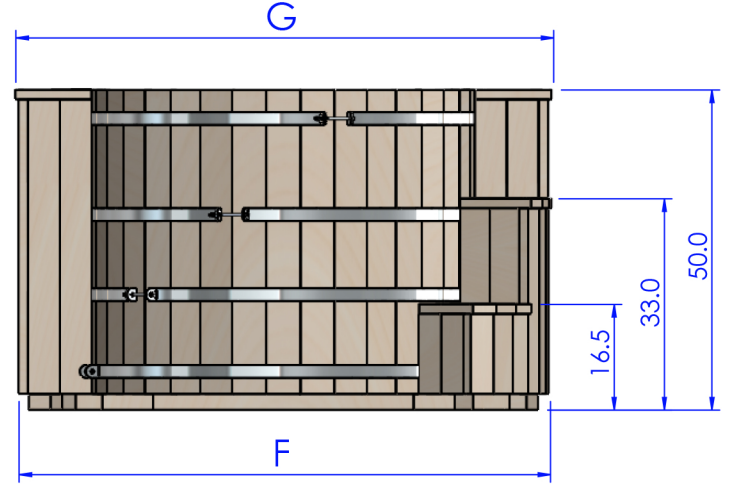

**ISOMETRIC VIEWS**

Tub Size (nominal)		Horizontal Dimension Table (inches)						
Diameter	Height	A	B	C	D	E	F	G
5'	3'	57	60	84	107	106	83	84
6'	3'	69	72	96	119	118	95	96
7'	3'	81	84	108	131	130	107	108
8'	3'	93	96	120	143	142	119	120

Dimensions are pro forma. Assembly techniques and unevenness in the base can affect real life dimensions substantially. Please allow .25" to .5" variance. Long dimensions C and D may be affected even more.