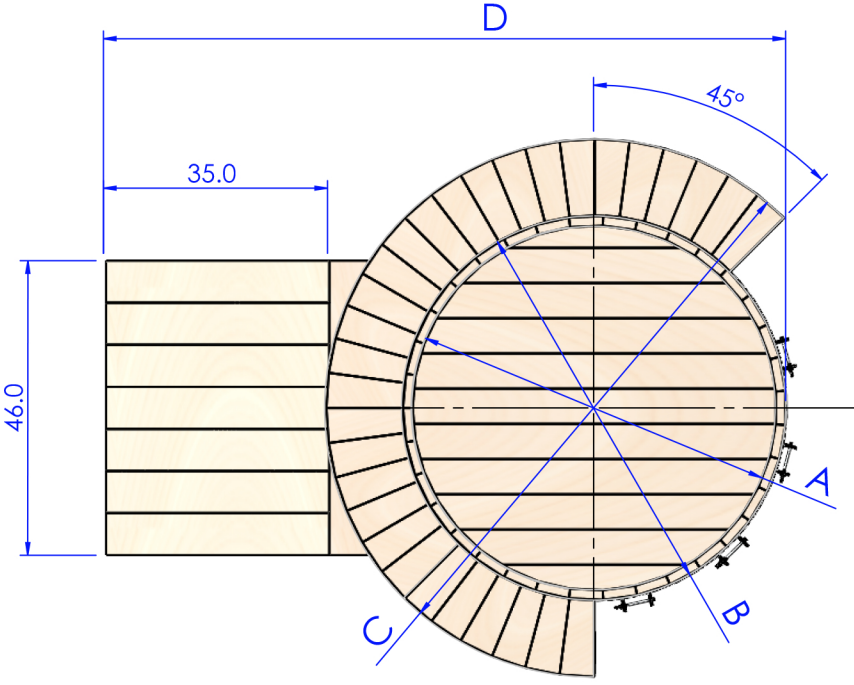

**ISOMETRIC
VIEWS**

Horizontal Dimension Table (inches)

Tub Size (nominal)		A	B	C	D	E	F	G
Diameter	Height							
5'	3'	57	60	84	107	106	83	84
6'	3'	69	72	96	119	118	95	96
7'	3'	81	84	18	131	130	17	18
8'	3'	93	96	120	143	142	119	120

Dimensions are pro forma. Assembly techniques and unevenness in the base can affect real life dimensions substantially. Please allow .25" to .5" variance. Long dimensions C and D may be affected even more.