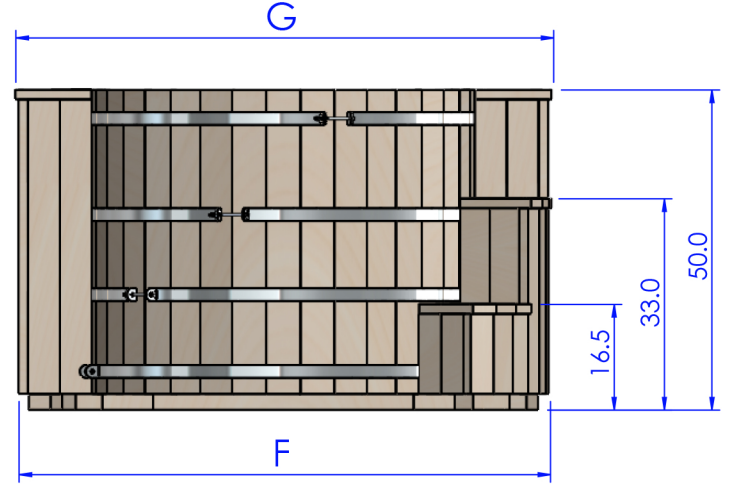

**ISOMETRIC
VIEWS**

Horizontal Dimension Table (inches)

Tub Size (nominal)		A	B	C	D	E	F	G
Diameter	Height							
5'	3'	57	60	84	107	106	83	84
6'	3'	69	72	96	119	118	95	96
7'	3'	81	84	18	131	130	17	18
8'	3'	93	96	120	143	142	119	120

Dimensions are pro forma. Assembly techniques and unevenness in the base can affect real life dimensions substantially. Please allow .25" to .5" variance. Long dimensions C and D may be affected even more.