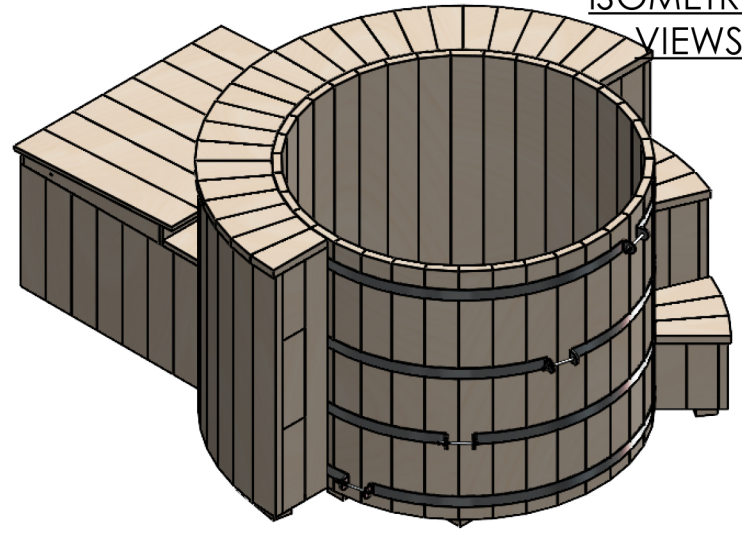

**ISOMETRIC
VIEWS**

Horizontal Dimension Table (inches)

Tub Size (nominal)		A	B	C	D	E	F	G
Diameter	Height							
5'	3'	57	60	84	107	106	83	84
6'	3'	69	72	96	119	118	95	96
7'	3'	81	84	18	131	130	17	18
8'	3'	93	96	120	143	142	119	120

Dimensions are pro forma. Assembly techniques and unevenness in the base can affect real life dimensions substantially. Please allow .25" to .5" variance. Long dimensions C and D may be affected even more.