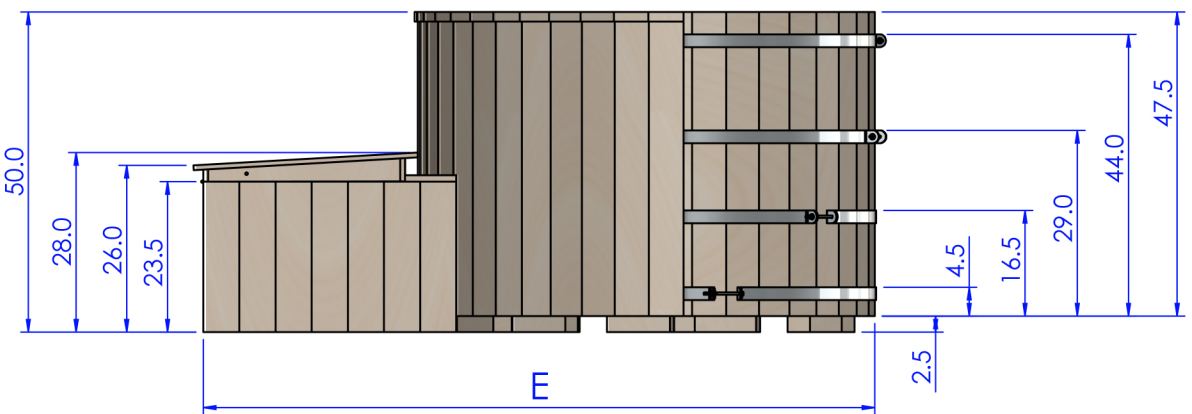

**ISOMETRIC
VIEWS**

Horizontal Dimension Table (inches)

Tub Size (nominal)		A	B	C	D	E	F	G
Diameter	Height							
5'	3'	57	60	84	107	106	83	84
6'	3'	69	72	96	119	118	95	96
7'	3'	81	84	18	131	130	17	18
8'	3'	93	96	120	143	142	119	120

Dimensions are pro forma. Assembly techniques and unevenness in the base can affect real life dimensions substantially. Please allow .25" to .5" variance. Long dimensions C and D may be affected even more.